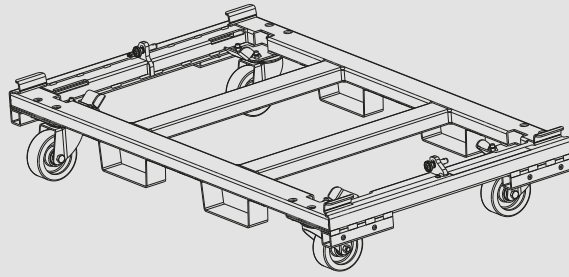

KRT-WH 004

CART ON WHEELS FOR GTS 29

Description Heavy-duty cart for the transportation of three GTS 29 modules. Four wheels included, pins included.

Standard compliance Safety agency CE compliant

Physical specifications Cabinet/Case Material Steel
Color Black

Size Weight 55 kg / 121.25 lbs

Line Art 2D

Part Number 13360565 KRT-WH 004 Black EAN 8024530020811

Technical Specifications

Products are continually improved. All specifications are therefore subject to change without notice.