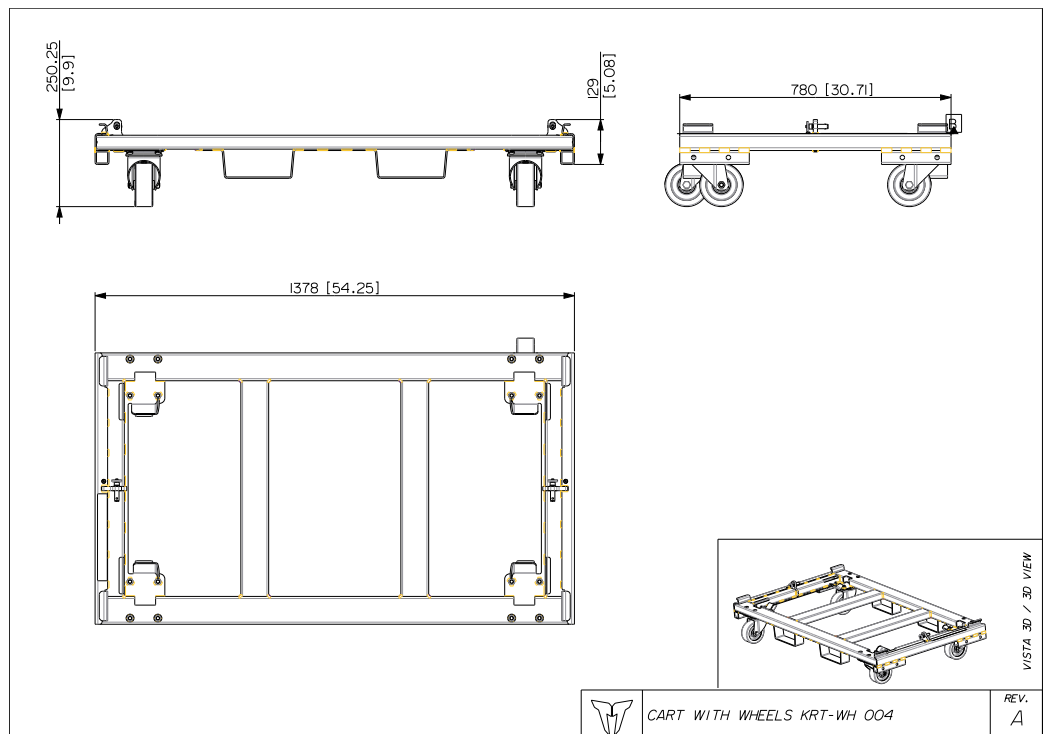

KRT-WH 004

CART ON WHEELS FOR GTS 29

Description Heavy-duty cart for the transportation of three GTS 29 modules. Four wheels included, pins included.

Standard compliance Safety agency CE compliant

Physical specifications Cabinet/Case Material Steel
Color Black

Size Weight 55 kg / 121.25 lbs

Line Art 2D

Part Number 13360565 KRT-WH 004 Black EAN 8024530020811

Technical Specifications

Products are continually improved. All specifications are therefore subject to change without notice.